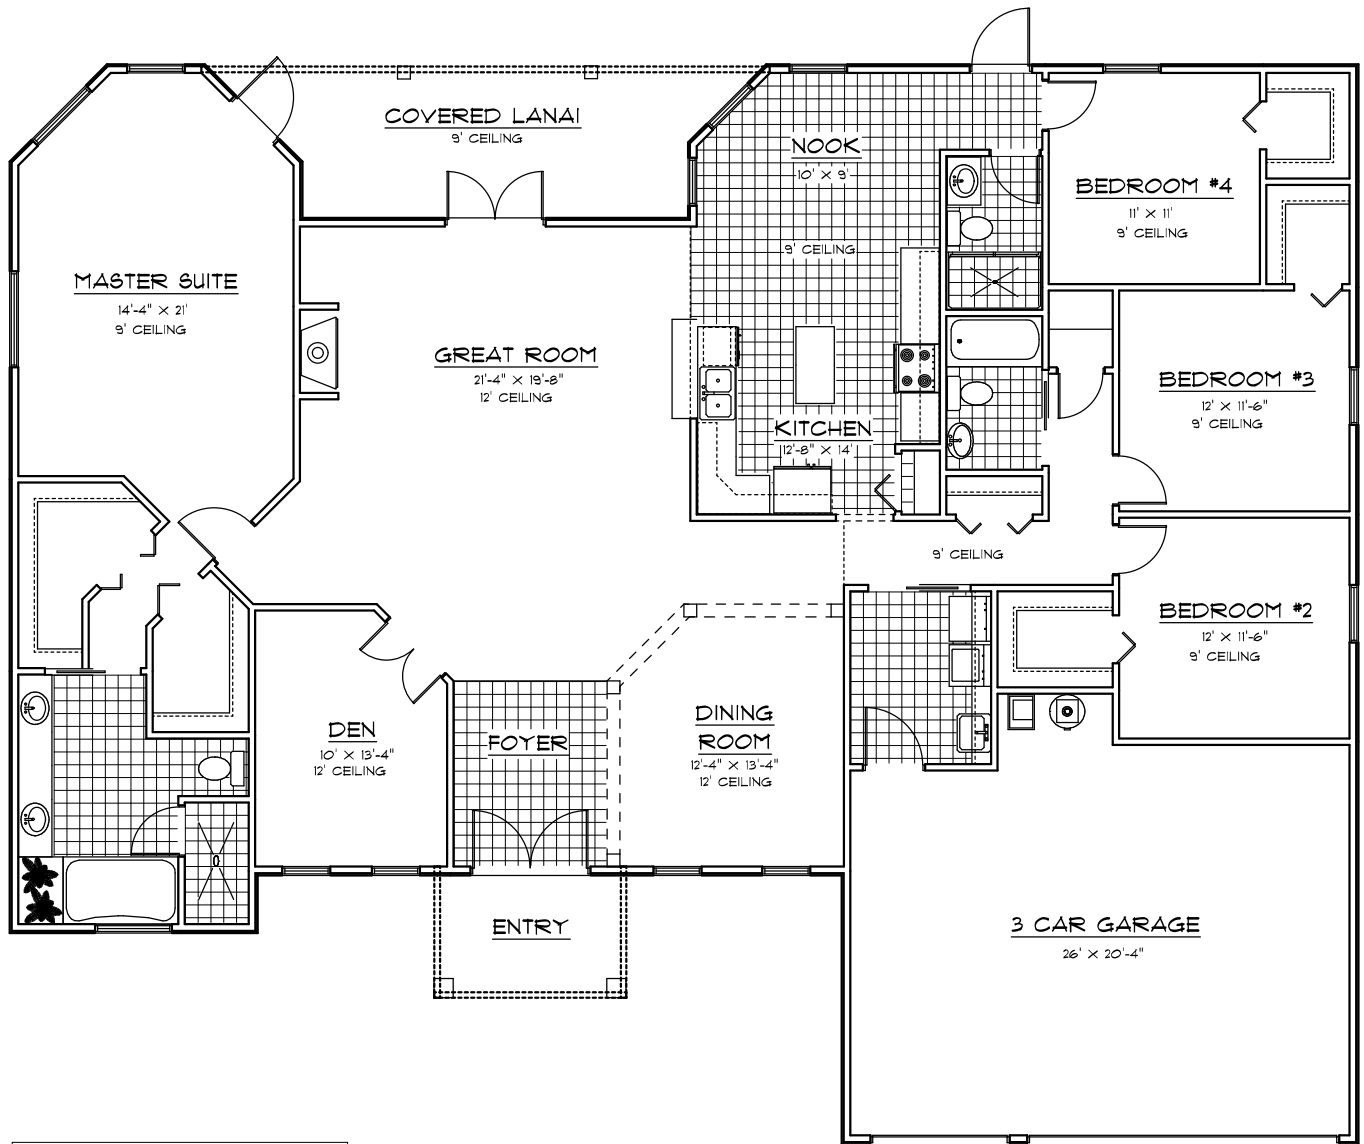

NEW GENERATION HOME BUILDERS, INC.

COPYRIGHT ALL RIGHTS RESERVED

**THE SCARLETT**  
SOUTH POINTE

HEATED & COOLED	2626
GARAGE	562
LANAI	178
ENTRY	65
TOTAL UNDER ROOF	3431

NOTE: IF THERE ARE ANY DISCREPANCIES BETWEEN THE FLOOR PLAN AND THE CONTRACT ADDENDUM, THEN THE CONTRACT ADDENDUM WILL PREVAIL