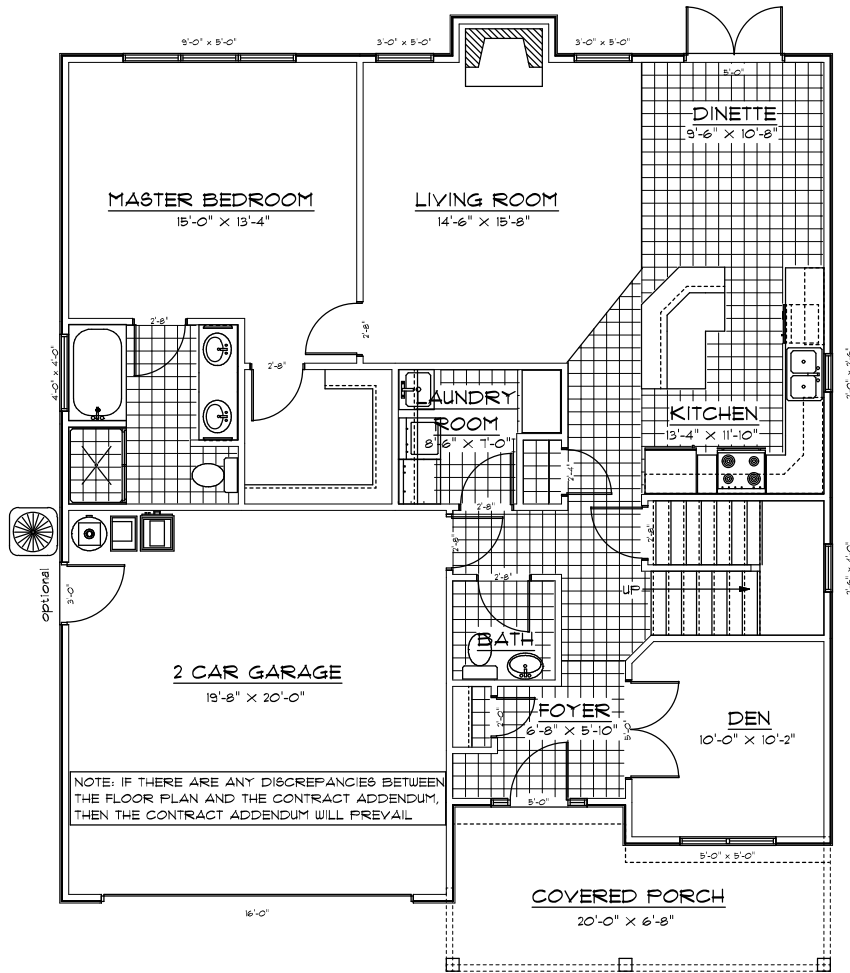

NEW GENERATION HOME BUILDERS, INC.

COPYRIGHT ALL RIGHTS RESERVED

THE WATSON

1ST FLOOR PLAN

1ST FLOOR H/C	1305
2ND FLOOR H/C	463
TOTAL H/C	1768
GARAGE	408
COVERED PORCH	149
TOTAL	2325

ALL DIMENSIONS ARE APPROXIMATE
Revised 1-09-07