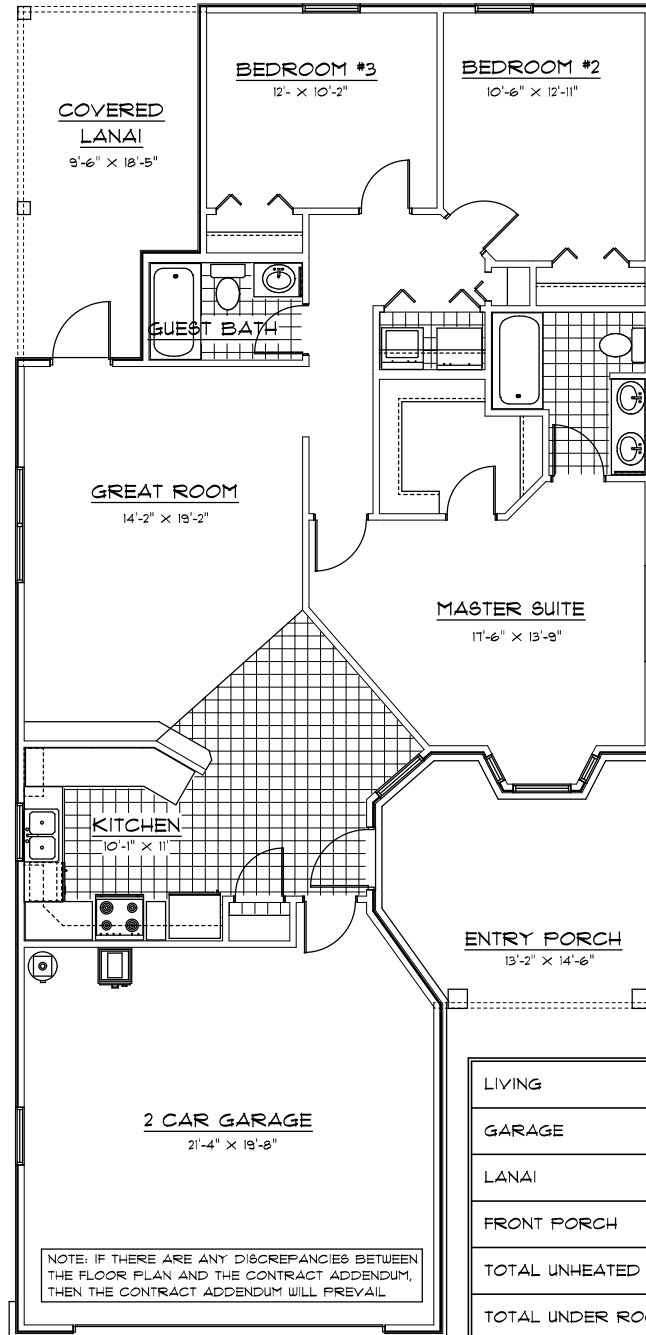

NEW GENERATION

HOME BUILDERS, INC.

THE CHATEAUX I

LIVING	1334
GARAGE	455
LANAI	155
FRONT PORCH	161
TOTAL UNHEATED	711
TOTAL UNDER ROOF	2111

COPYRIGHT ALL RIGHTS RESERVED

ALL DIMENSIONS ARE APPROXIMATE
Revised 10-23-09