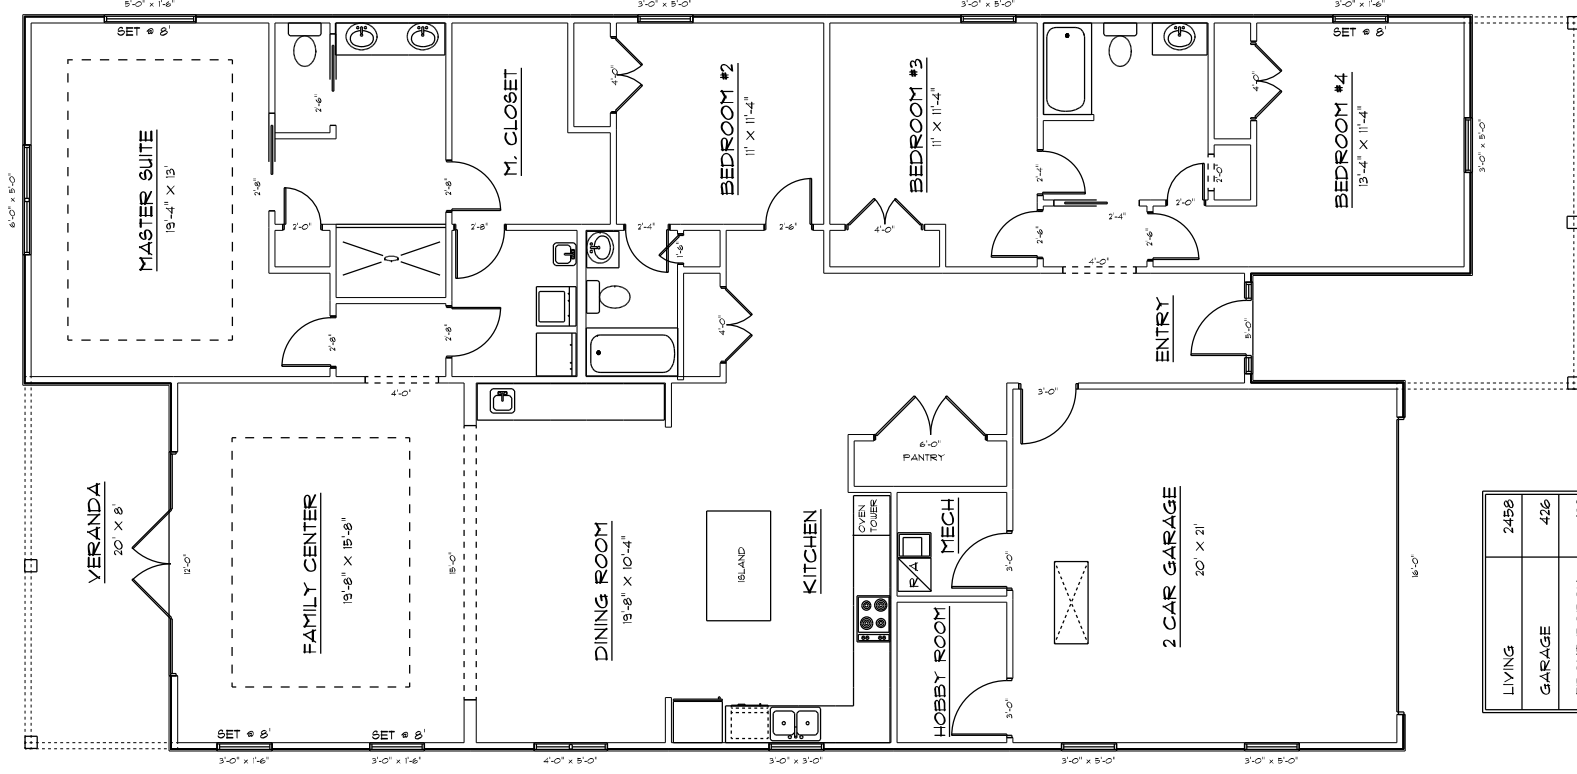

# LARGO

LIVING	2458
GARAGE	426
FRONT PORCH	192
VERANDA	160
UNDER ROOF	3236