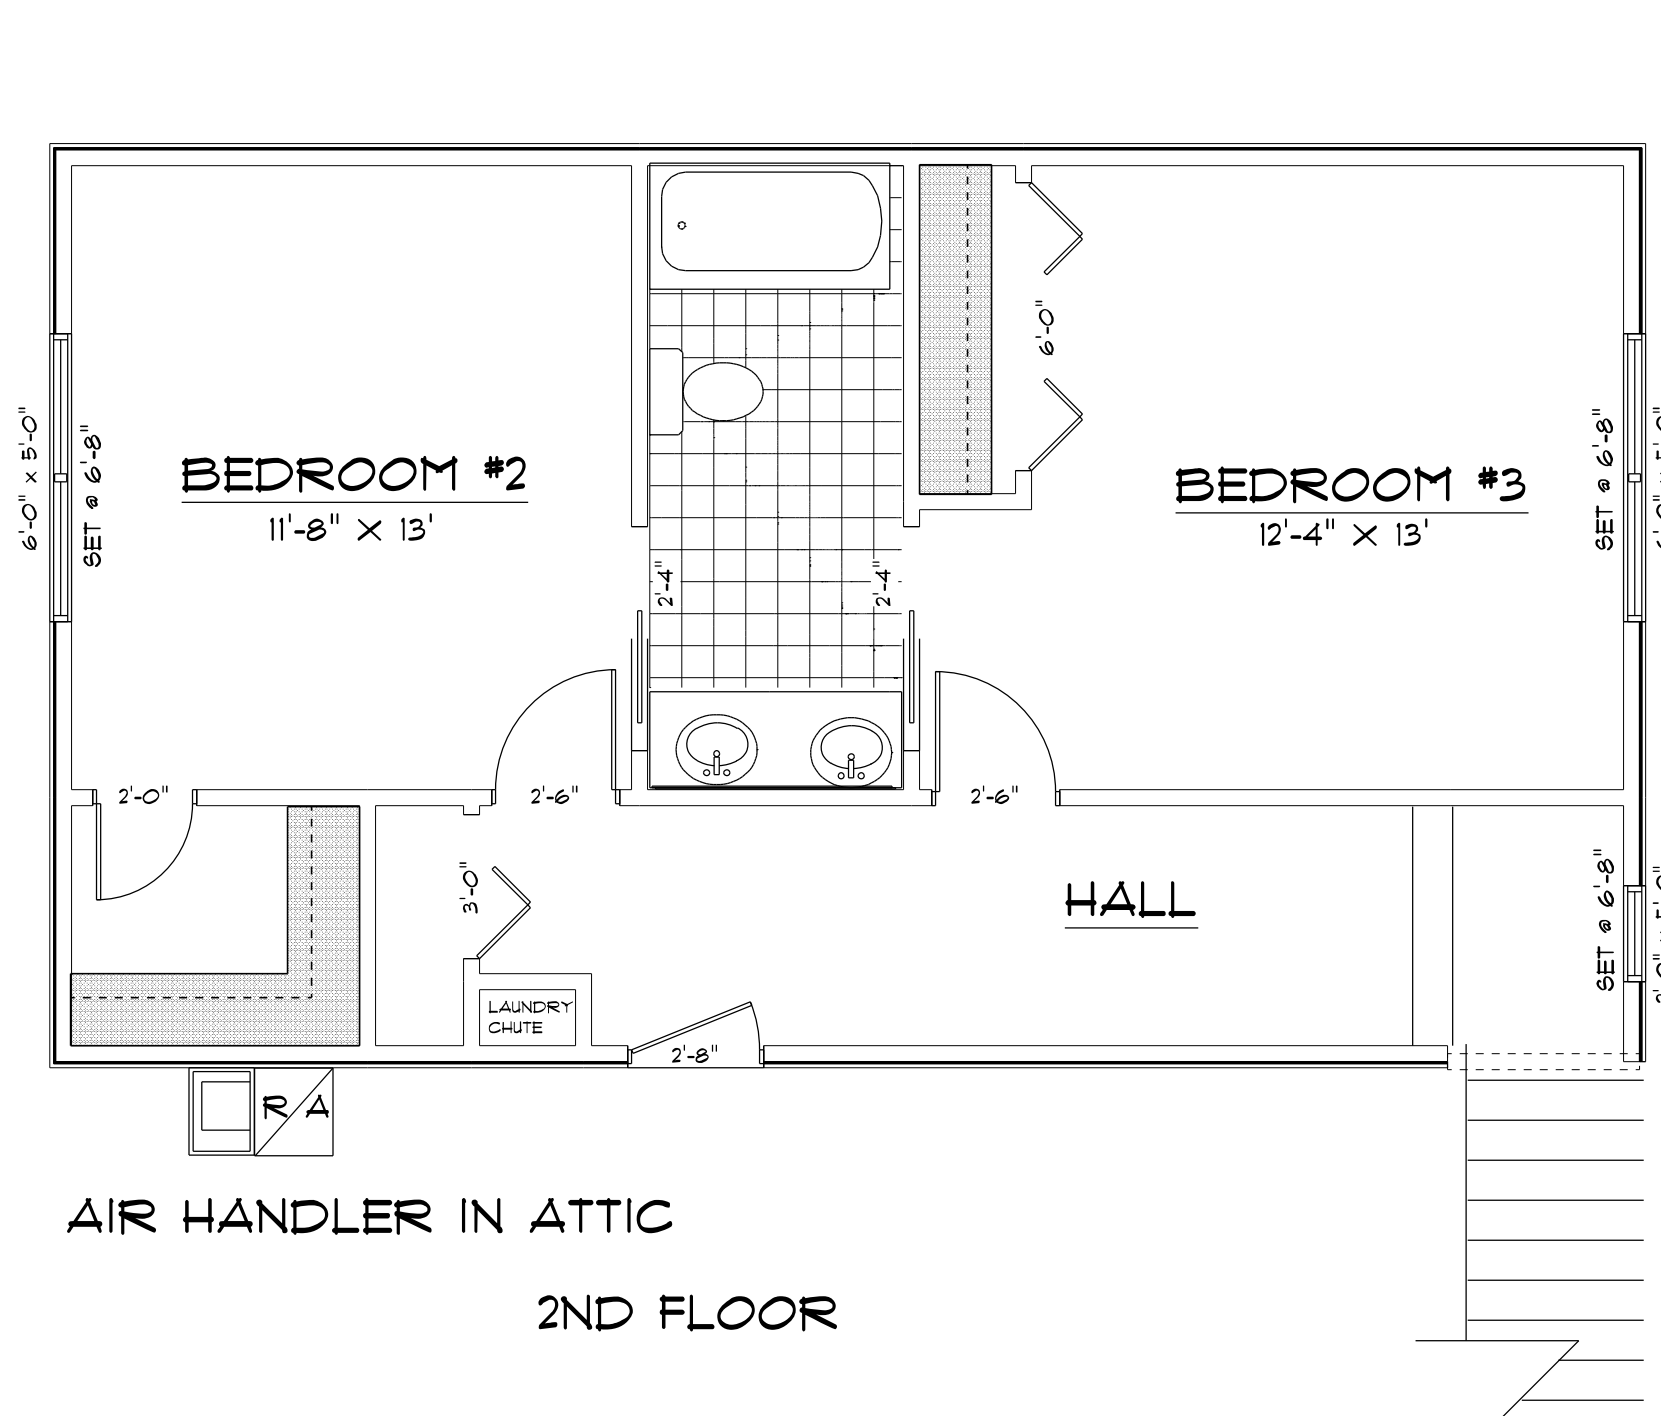

NEW GENERATION

HOME BUILDERS, INC.

MARATHON 1890

© NEW GENERATION HOME BUILDERS, INC., ALL RIGHTS RESERVED

AREA SCHEDULE	
NAME	AREA
Gross Floor Area	1757 sq ft.
1st FLOOR LIVING	1263 sq ft.
2nd FLOOR LIVING	627 sq ft.
TOTAL LIVING	1890 sq ft.
GARAGE	406 sq ft.
FRONT PORCH	87.5 sq ft.