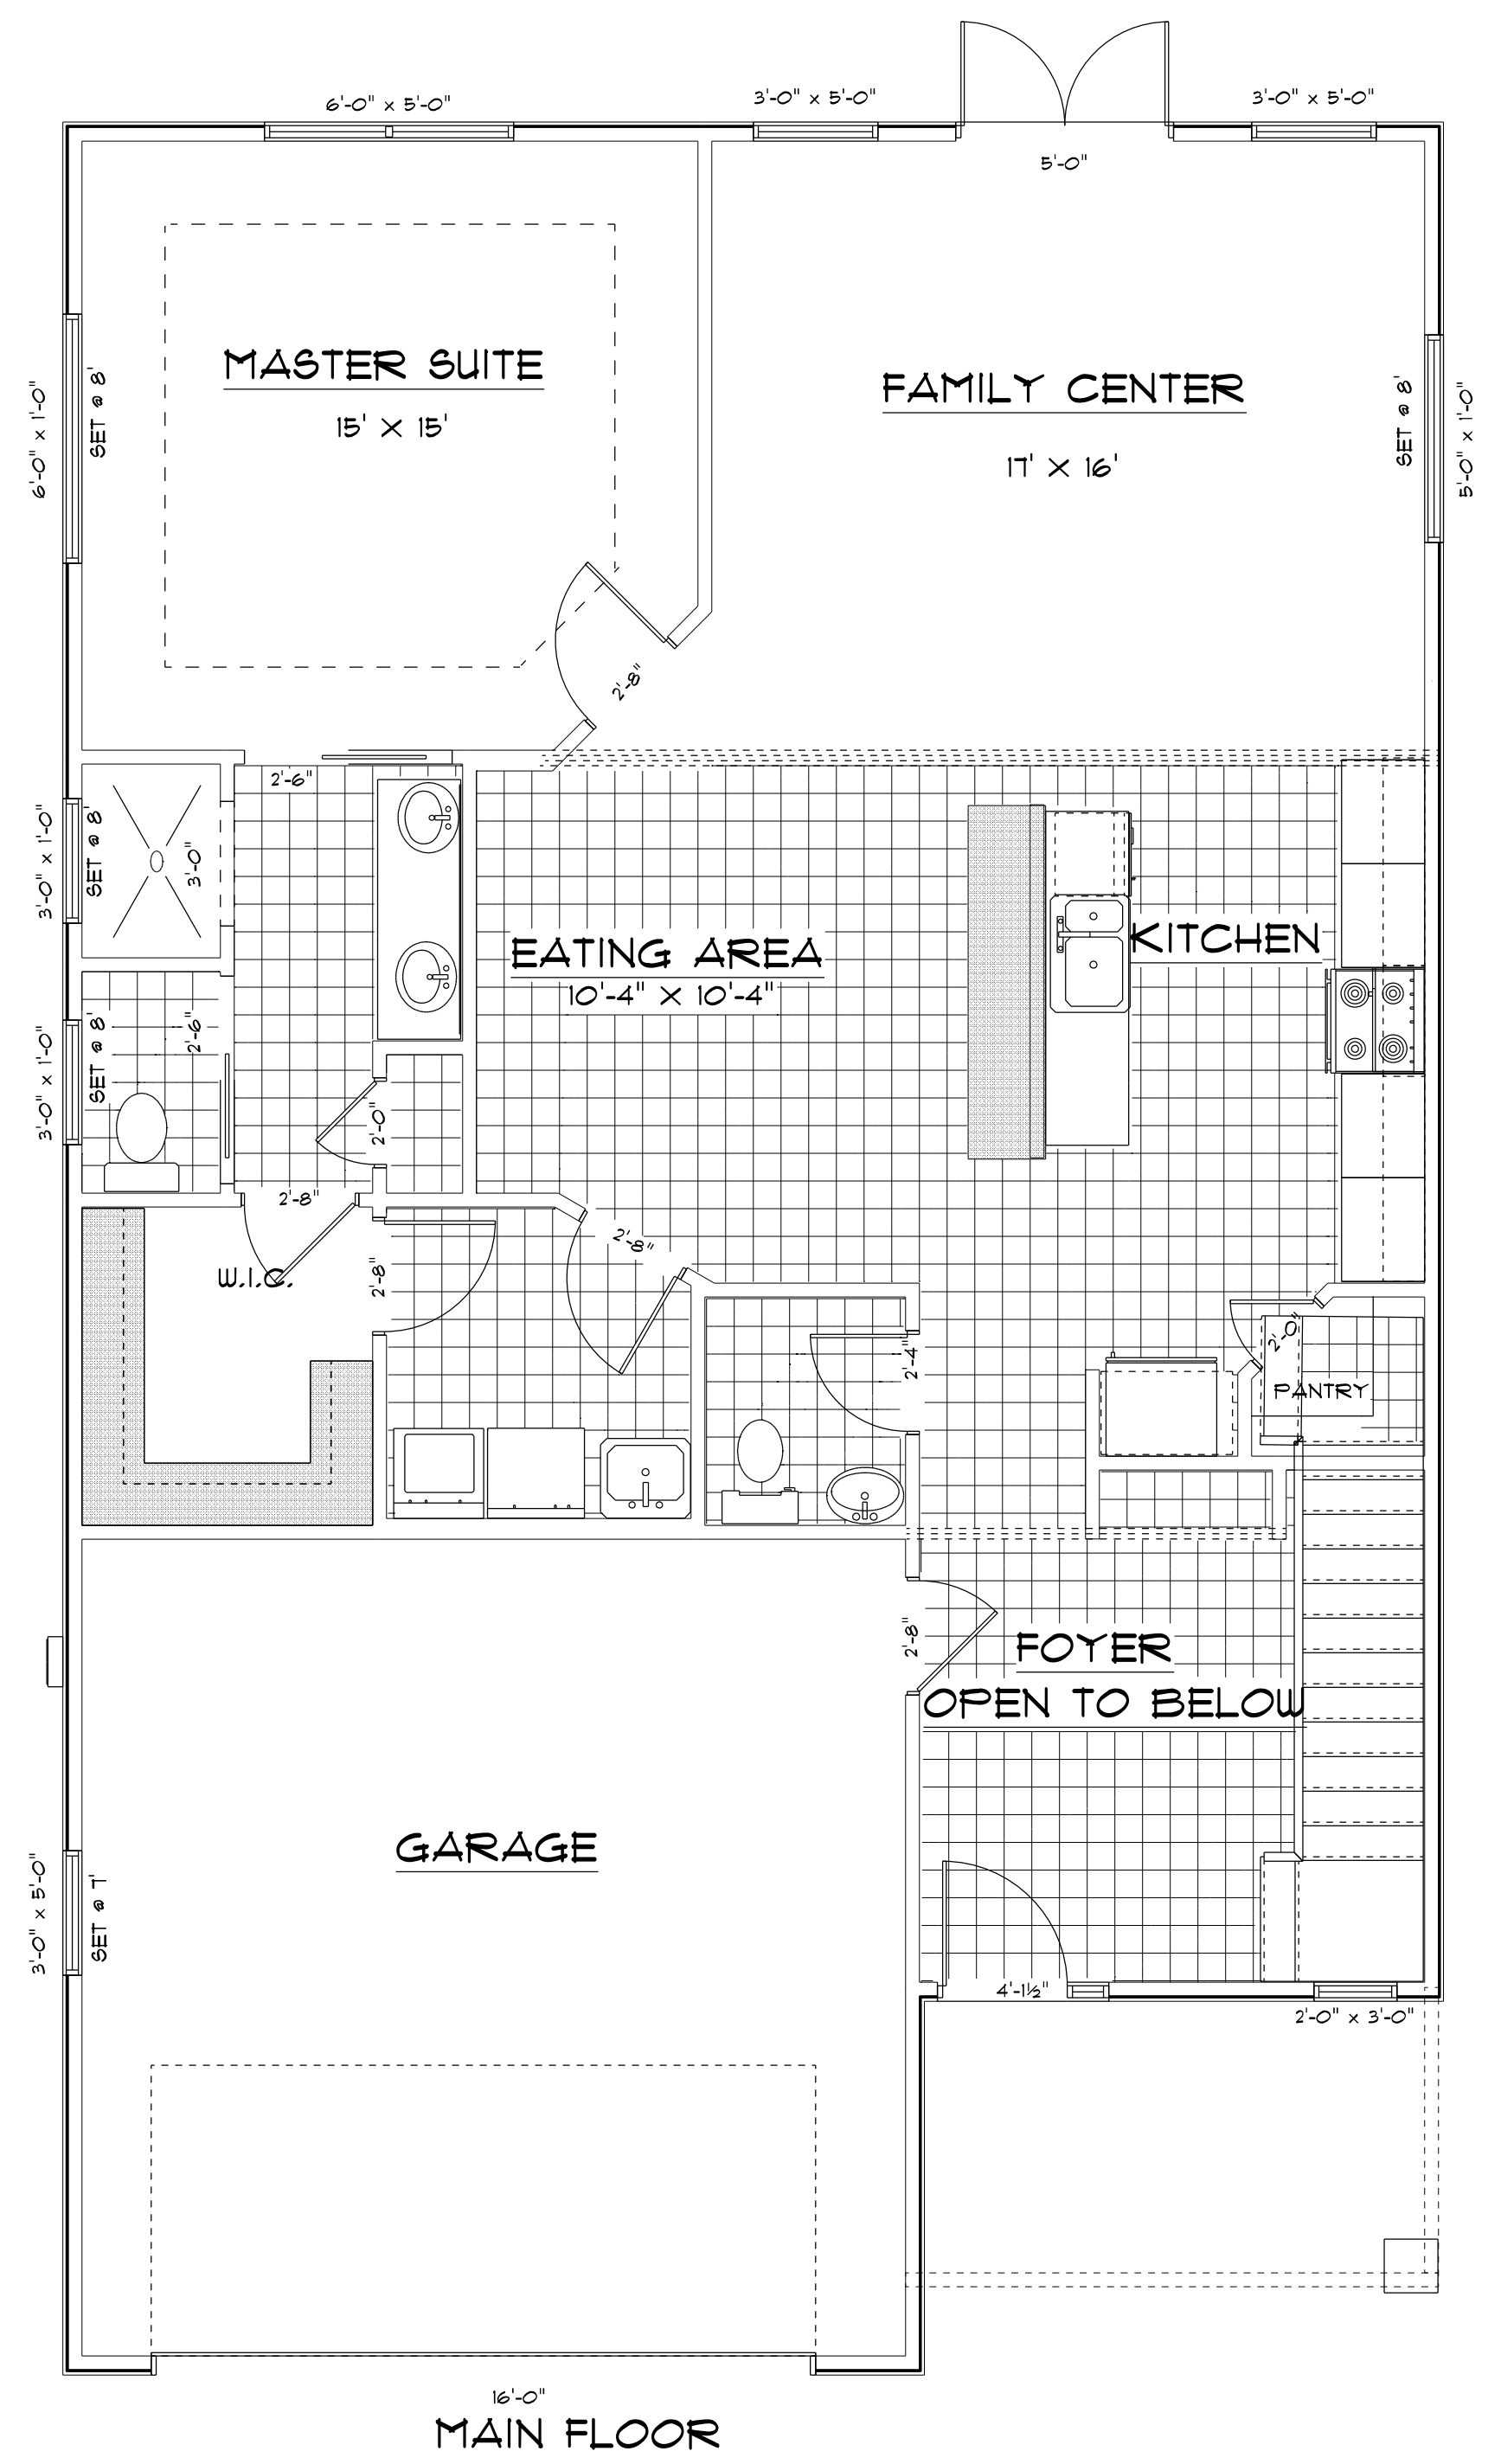

NEW GENERATION

HOME BUILDERS, INC.

MARATHON 1890

© NEW GENERATION HOME BUILDERS, INC., ALL RIGHTS RESERVED

AREA SCHEDULE	
NAME	AREA
Gross Floor Area	1757 sq ft.
1st FLOOR LIVING	1263 sq ft.
2nd FLOOR LIVING	627 sq ft.
TOTAL LIVING	1890 sq ft.
GARAGE	406 sq ft.
FRONT PORCH	87.5 sq ft.